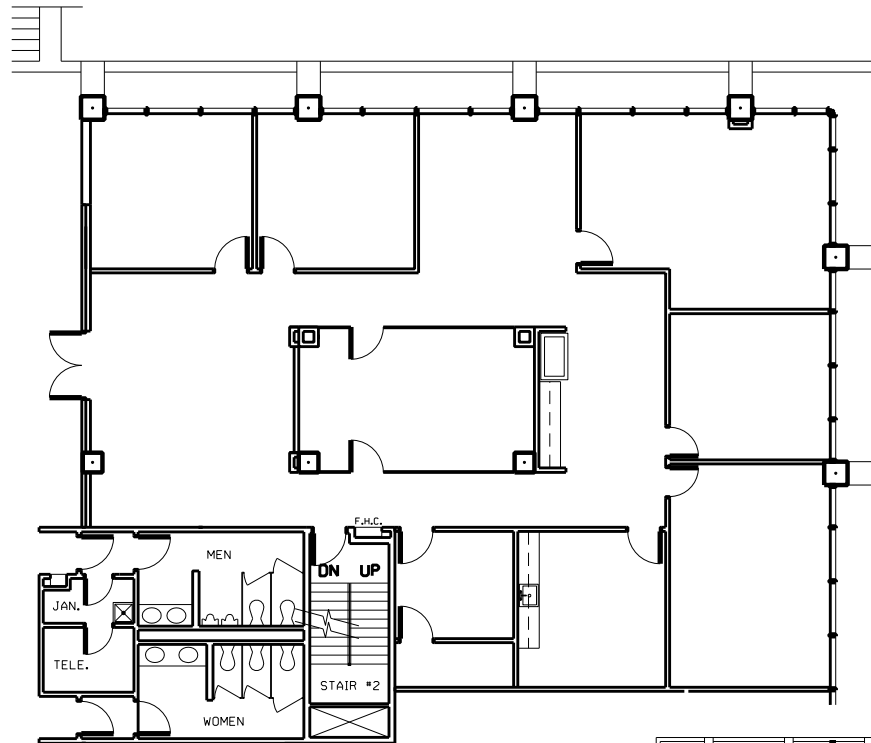

INVERNESS

31 INVERNESS CENTER
SUITE 120 – 3,681 RSF

KEY PLAN

REALTY SERVICES

www.harbertrealty.com

N. WEST HARRIS, III

(205) 458-8127

WHARRIS@HARBERTREALTY.COM