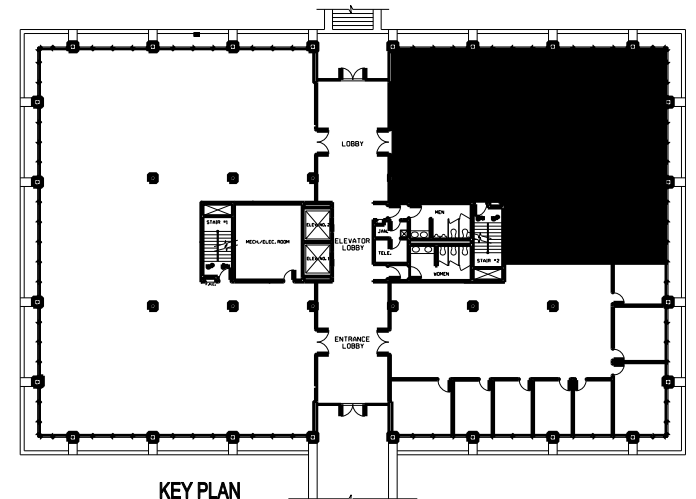

INVERNESS

31 INVERNESS CENTER
SUITE 120 – 3,681 RSF

KEY PLAN

REALTY SERVICES

www.harbertrealty.com

N. WEST HARRIS, III

(205) 458-8127

WHARRIS@HARBERTREALTY.COM